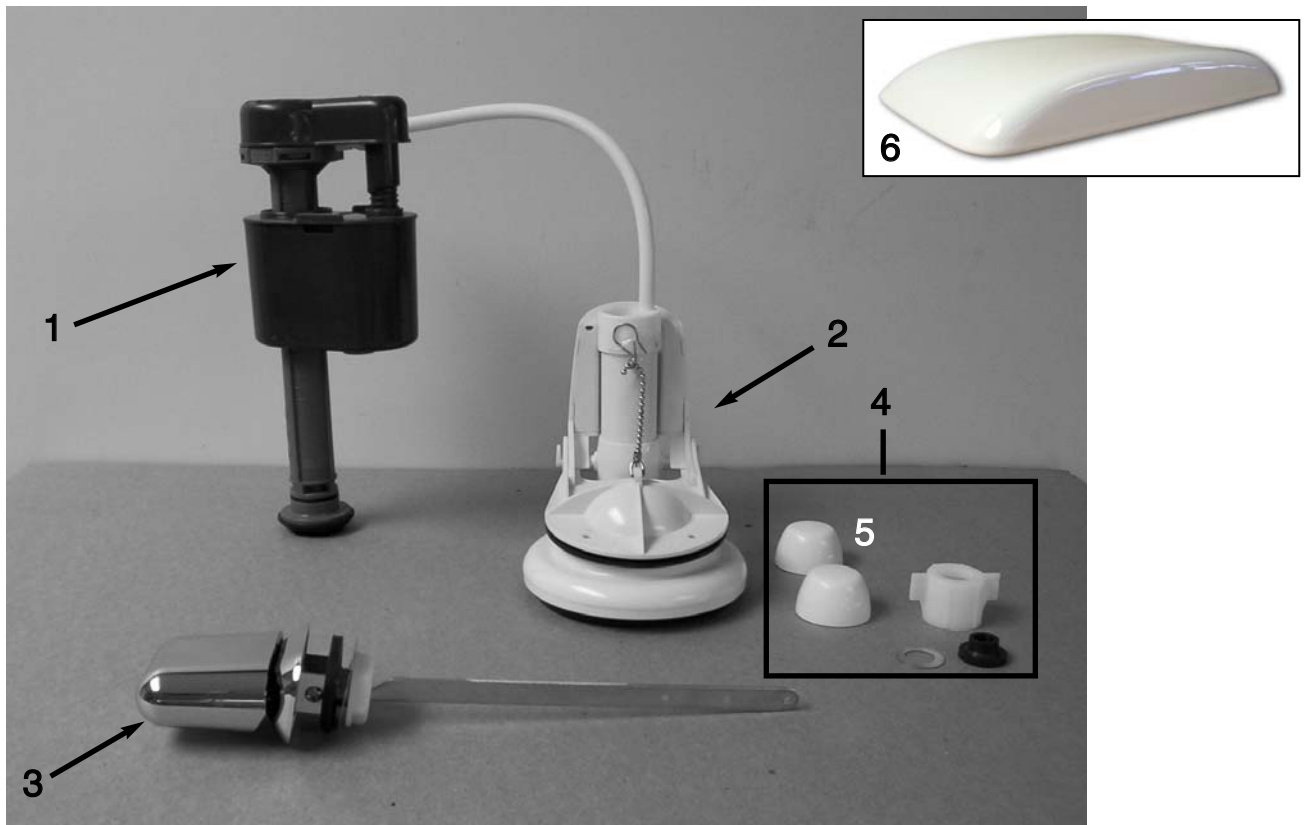

CANTERBURY HP

1.6 GPF/6 LPF One-Piece Toilet

	DESCRIPTION	PART #	FINISH (if applicable)
1	Ballcock/Pilot Valve	495-0370-00	
2	Flush Valve with Flapper	495-5410-00	
	Replacement Flapper with counterbalance	495-6070-00	
3	Flush lever	495-2737-00	Polished Chrome
4	Accessory Bag - Coupling Nut, Universal Supply Washer, Friction Ring, Bolt Caps, Instructions	495-6018-00 495-6018-82 495-6018-96	with White Bolt Caps with Natural/Bone Bolt Caps with Biscuit Bolt Caps
5**	Bolt caps (pair) only	495-0908-__	
6**	Tank lid only	151-3025-__	

Recommended Toilet Seat:
124-0245-__ (add color code)
Premium Solid Plastic Seat

** Please specify color by adding the appropriate color code number to the end of the part number:

00 White
82 Natural/Bone (S) 96 Biscuit (S)
(S) = Standard Color