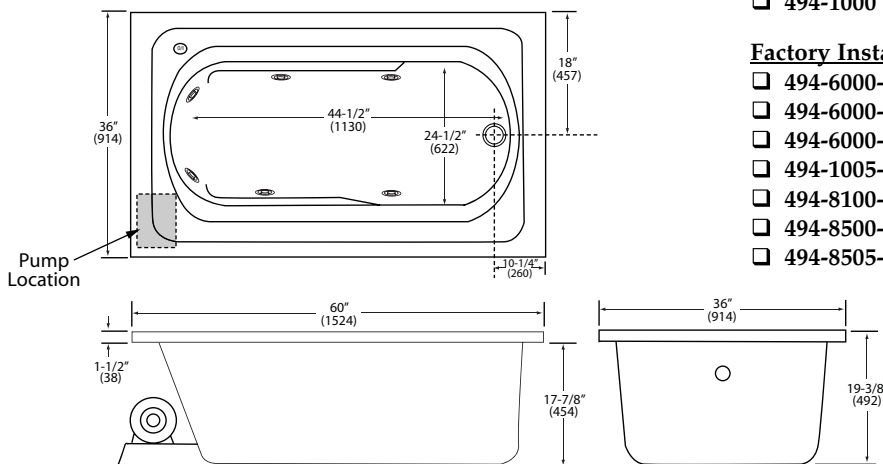

Factory Installed Options:

- ☐ 494-6000-00 Chrome Finish Hydro-Jets (6)
- ☐ 494-6000-04 Polished Brass (PVD) Finish Hydro-Jets (6)
- ☐ 494-6000-25 Satin Nickel Finish Hydro-Jets (6)
- ☐ 494-1005-00 In-Line Heater
- ☐ 494-8100-00 Mood Light - Cycles through Seven Colors
- ☐ 494-8500-00 Chromotherapy Light Kit (2 LED Lights)
- ☐ 494-8505-00 Remote for Chromotherapy Light Kit