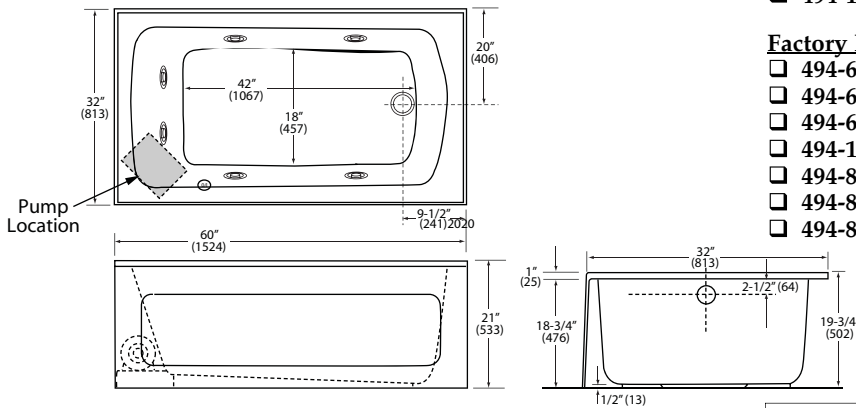

Factory Installed Options:

- ☐ 494-6000-00 Chrome Finish Hydro-Jets (6)
- ☐ 494-6000-04 Polished Brass (PVD) Finish Hydro-Jets (6)
- ☐ 494-6000-25 Satin Nickel Finish Hydro-Jets (6)
- ☐ 494-1005-00 In-Line Heater
- ☐ 494-8100-00 Mood Light - Cycles through Seven Colors
- ☐ 494-8500-00 Chromotherapy Light Kit (2 LED Lights)
- ☐ 494-8505-00 Remote for Chromotherapy Light Kit