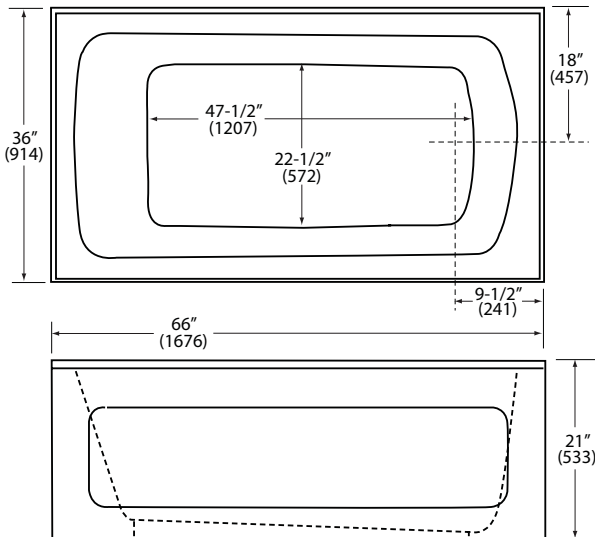

Water Capacity to Overflow: 52 gal.

FAUCETS ARE NOT INCLUDED. ALL FIXTURE DIMENSIONS ARE NOMINAL AND MAY VARY WITHIN THE RANGE OF TOLERANCES ESTABLISHED BY ASME/ANSI STANDARDS, Z124.1. ALL MEASUREMENTS SHOWN ARE SUBJECT TO CHANGE OR CANCELLATION.