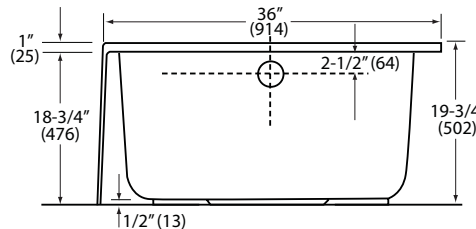

Water Capacity to Overflow: 52 gal.

FAUCETS ARE NOT INCLUDED. ALL FIXTURE DIMENSIONS ARE NOMINAL AND MAY VARY WITHIN THE RANGE OF TOLERANCES ESTABLISHED BY ASME/ANSI STANDARDS, Z124.1. ALL MEASUREMENTS SHOWN ARE SUBJECT TO CHANGE OR CANCELLATION.