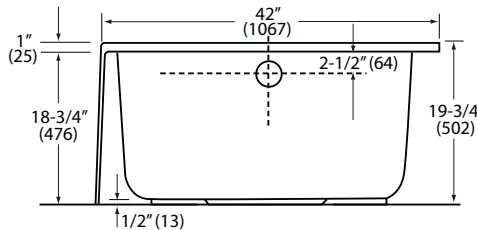

Water Capacity to Overflow: 40 gal.

FAUCETS ARE NOT INCLUDED. ALL FIXTURE DIMENSIONS ARE NOMINAL AND MAY VARY WITHIN THE RANGE OF TOLERANCES ESTABLISHED BY ASME/ANSI STANDARDS, Z124.1. ALL MEASUREMENTS SHOWN ARE SUBJECT TO CHANGE OR CANCELLATION.