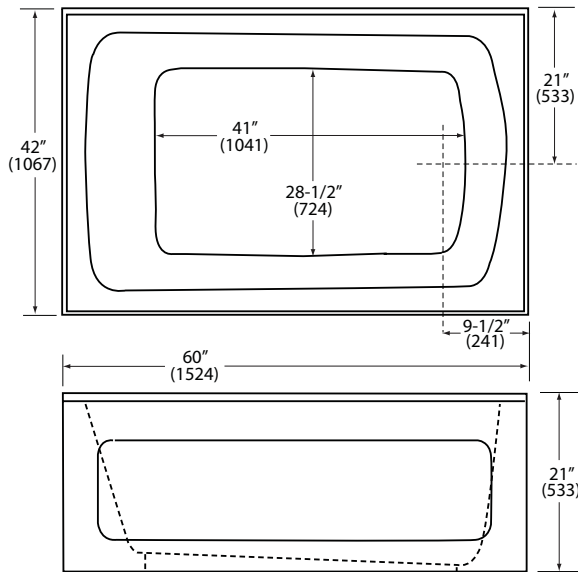

Water Capacity to Overflow: 40 gal.

FAUCETS ARE NOT INCLUDED. ALL FIXTURE DIMENSIONS ARE NOMINAL AND MAY VARY WITHIN THE RANGE OF TOLERANCES ESTABLISHED BY ASME/ANSI STANDARDS, Z124.1. ALL MEASUREMENTS SHOWN ARE SUBJECT TO CHANGE OR CANCELLATION.