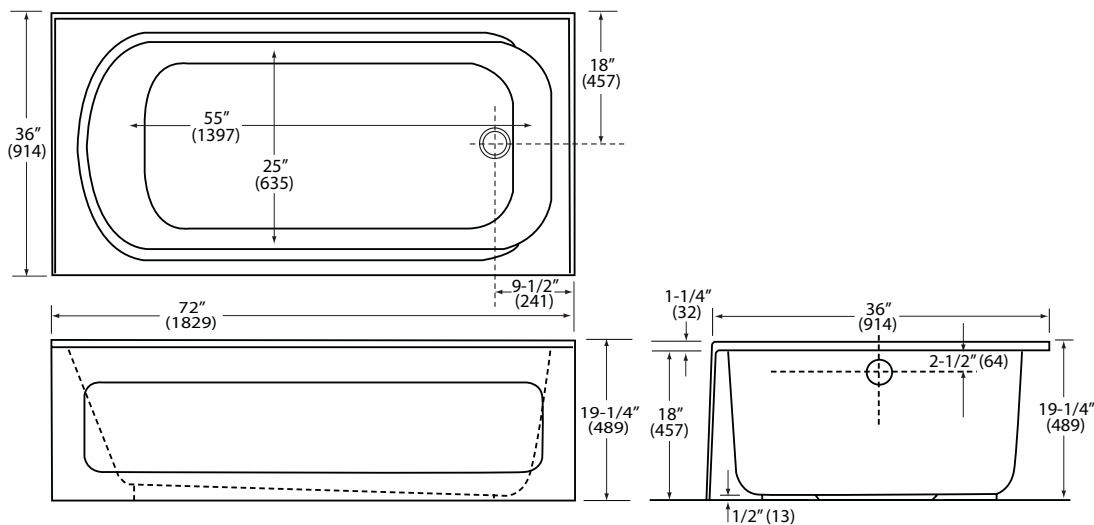

Water Capacity to Overflow: 55 gal.

FAUCETS ARE NOT INCLUDED. ALL FIXTURE DIMENSIONS ARE NOMINAL AND MAY VARY WITHIN THE RANGE OF TOLERANCES ESTABLISHED BY ASME/ANSI STANDARDS, Z124.1. ALL MEASUREMENTS SHOWN ARE SUBJECT TO CHANGE OR CANCELLATION.