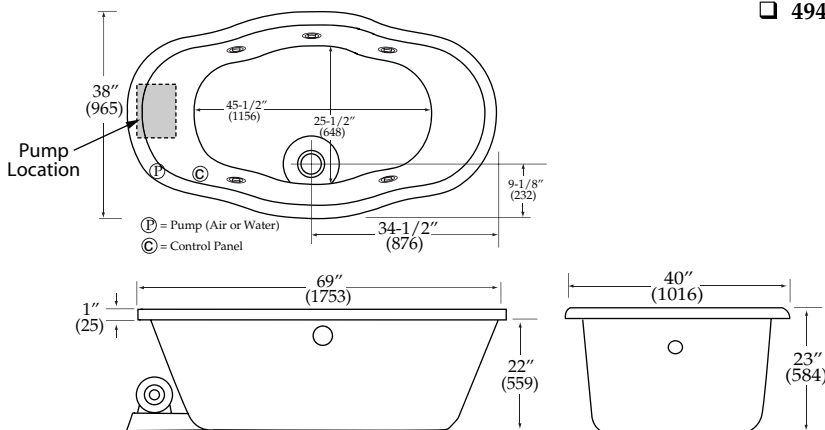

Electrical Specifications: 120V, 20 AMP, GFCI Protected Circuit for Whirlpool Bath.
 Total Air Massage System requires two (2) 120V, 20AMP, GFCI Protected Circuits.
 If using In Line Heater, a separate dedicated 120V, 20AMP, GFCI Protected Circuit is Required.

- 69" (1753mm) Length, 38" (965mm) Width, 23" (584mm) Height - Cubes 33.38
- Oval Unit Constructed of Durable Acrylic
- Five Fully Adjustable Hydro-Jets
- Electronic On/Off Switch
- Electronic Control Pad Enables Use of Whirlpool, Air Massage, or Both Systems Simultaneously (Total Massage Model Only)
- Safety Suction System
- Pre-Leveled Base
- Heater Blank for Optional In-Line Heater
- Textured Bottom for Slip-Resistance
- Factory Installed Options Available
- Limited Lifetime Warranty

- 015-3705 Five Jet Whirlpool Bath Complete with Color-Matched Whirlpool Trim, 7.8 amp/1.25 hp Motor, and Heater Blank, Less Bath Waste, 125 lbs.
- 015-3704 Total Massage Whirlpool Bath Complete with Color-Matched Trim, Electronic Control Pad for Whirlpool and Air Massage Systems, 7.8 amp/1.25 hp Motor, and Heater Blank, Less Bath Waste, 141 lbs.

FAUCETS ARE NOT INCLUDED. ALL FIXTURE DIMENSIONS ARE NOMINAL AND MAY VARY WITHIN THE RANGE OF TOLERANCES ESTABLISHED BY ASME/ANSI STANDARDS, Z124.1. ALL MEASUREMENTS SHOWN ARE SUBJECT TO CHANGE OR CANCELLATION.