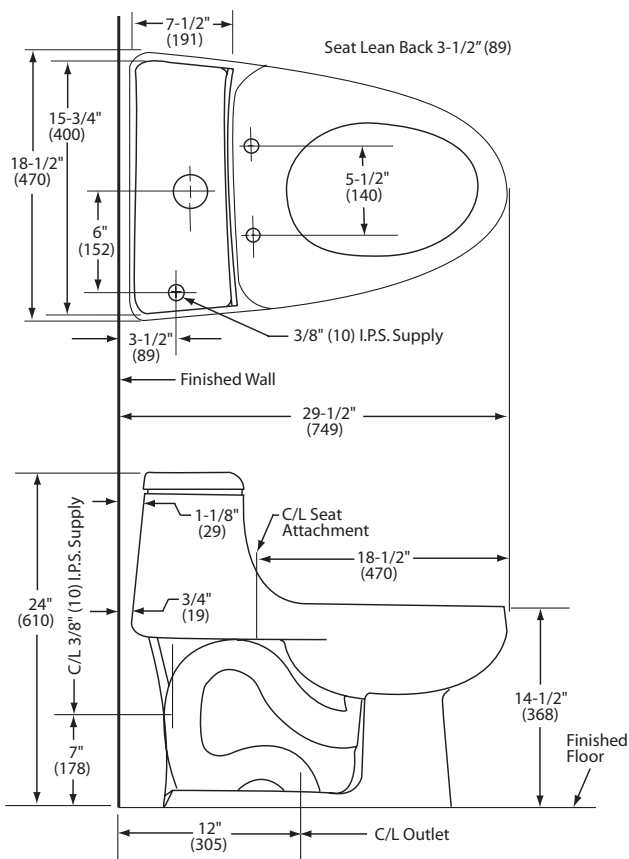

Canterbury HP™ Toilet

CANTERBURY COLLECTION

VITREOUS CHINA

- 1.6 Gallons (6 Liters) Of Water Per Flush
- 3" Flush Valve for High Performance Flush
- Gravity Flush, One-Piece Design
- Elongated Bowl
- Right-Hand Chrome Flush Actuator
- Fully Glazed Trapway
- 12" Rough-In
- Available in White, Natural/Bone, and Biscuit

☐ **081-3025** ☉ Vitreous China, One-Piece, Elongated-Rim Toilet - 100 lbs., Cubes 8.37

Component Parts:

- 151-3025 Tank Lid Only
- 495-2737-00 Right-Hand Polished Chrome Flush Actuator

Recommended Toilet Seat:

- ☐ 124-0245 Premium Solid Plastic Seat and Cover - Elongated

Canterbury HP™ 1.6 Gallon Elongated-Rim Toilet (081-3025). Toilet seat not included.

Note: Dimensions May Vary +/- 1/2" and are Subject to Change or Cancellation

Dimensions for Location of Supply are Suggested

Water Surface	10" x 7" (254mm x 178mm)
Trap Size	2-1/8" (54mm) (Passes a 2" Ball)
Trap Seal	2-1/8" (54mm)

☉ CSA Certified

ALL FIXTURE DIMENSIONS ARE NOMINAL AND MAY VARY WITHIN THE RANGE OF TOLERANCES ESTABLISHED BY ASME/ANSI STANDARDS, A112.19.2-2003. ALL MEASUREMENTS SHOWN ARE SUBJECT TO CHANGE OR CANCELLATION.