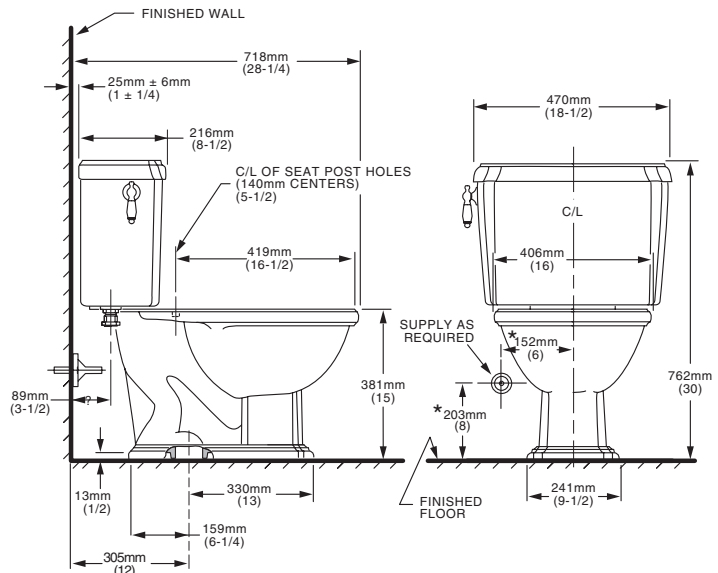

DARROW™ ROUND FRONT TOILET VITREOUS CHINA

DARROW™ ROUND FRONT TOILET

☐ 091-4400

- Vitreous china
- Low-consumption (6.0 Lpf/1.6 gpf)
- Round front siphon action bowl
- Close-coupled tank
- Turn-of-the-Century detailing on tank and bowl
- Side-mounted antique chrome trip lever with ceramic handle insert
- 2 bolt caps
- Internal trapway area fully glazed
- 100% factory flush tested
- Design-matched to Darrow & Darrow Classic Lavatories

☐ 131-4400 Bowl

☐ 141-4400 Tank

Nominal Dimensions:

718 x 470 x 762mm
(28-1/4" x 18-1/2" x 30")

Fixture only, seat and supply by others

Compliance Certifications -

Meets or Exceeds the Following Specifications:

- ASME A112.19.2M for Vitreous China Fixtures - includes Flush Performance, Ball Pass Diameter, Trap Seal Depth and all Dimensions

To Be Specified:

- ☐ Color: ☐ White
- ☐ Supply with stop:

NOTES:

THIS COMBINATION IS DESIGNED TO ROUGH-IN AT A MINIMUM DIMENSION OF 305MM (12") FROM FINISHED WALL TO C/L OF OUTLET.

* DIMENSIONS SHOWN FOR LOCATION OF SUPPLY ARE SUGGESTED. SUPPLY NOT INCLUDED WITH FIXTURE AND MUST BE ORDERED SEPARATELY.

IMPORTANT: Dimensions of fixtures are nominal and may vary within the range of tolerance established by ANSI Standard A112.19.2. These measurements are subject to change or cancellation. No responsibility is assumed for use of superseded or voided pages.