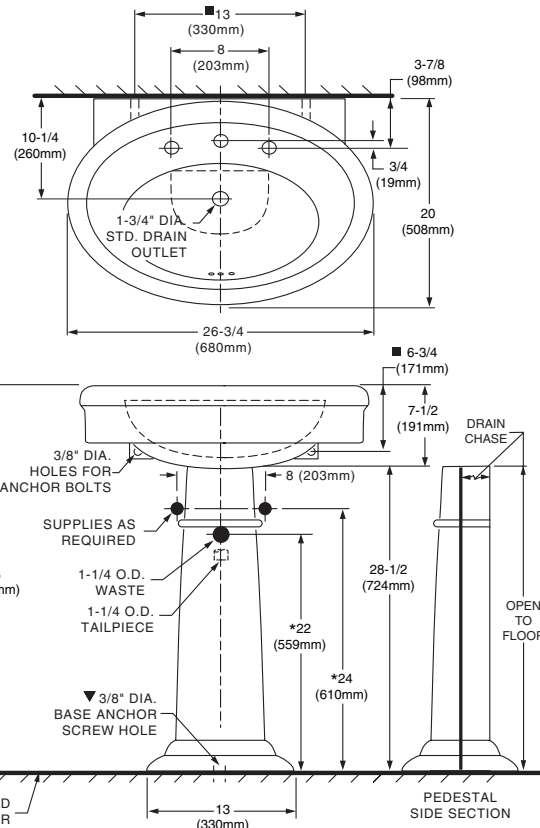

**051-5428** Faucet holes on 8" (203mm) centers

**Nominal Dimensions:**

26-3/4" x 20" x 36"  
(679 x 508 x 914mm)

**Separate Components:**

- 051-5408** Pedestal top 8" (203mm) centers
- 281-5400** Pedestal only

**Bowl sizes:**

16-3/4" (425mm) wide  
11-1/4" (286mm) front to back  
6-1/4" (159mm) deep

**Compliance Certifications -**

**Meets or Exceeds the Following Specifications:**

- ASME A112.19.9M for Non-Vitreous Ceramic Fixtures
- CAN/CSA B45 Series

**To Be Specified:**

- Color:  White
- Faucet:
- Faucet Finish:
- Supplies:
- 1-1/4" Trap:

**NOTES:**  
 \* DIMENSIONS SHOWN FOR LOCATION OF SUPPLIES AND “P” TRAP ARE SUGGESTED.  
 ▼ PEDESTAL ANCHORING SCREWS NOT INCLUDED.  
 ■ SUITABLE FOR REINFORCEMENT ONLY. ACTUAL DIMENSIONS MUST BE TAKEN FROM FIXTURE.  
 FITTINGS NOT INCLUDED AND MUST BE ORDERED SEPARATELY.  
 PROVIDE SUITABLE REINFORCEMENT FOR ALL WALL SUPPORTS.  
 INSTALLATION INSTRUCTIONS SUPPLIED WITH LAVATORY.

**IMPORTANT:** Dimensions of fixtures are nominal and may vary within the range of tolerances established by ANSI Standard A112.19.9M. These measurements are subject to change or cancellation. No responsibility is assumed for use of superseded or voided pages.