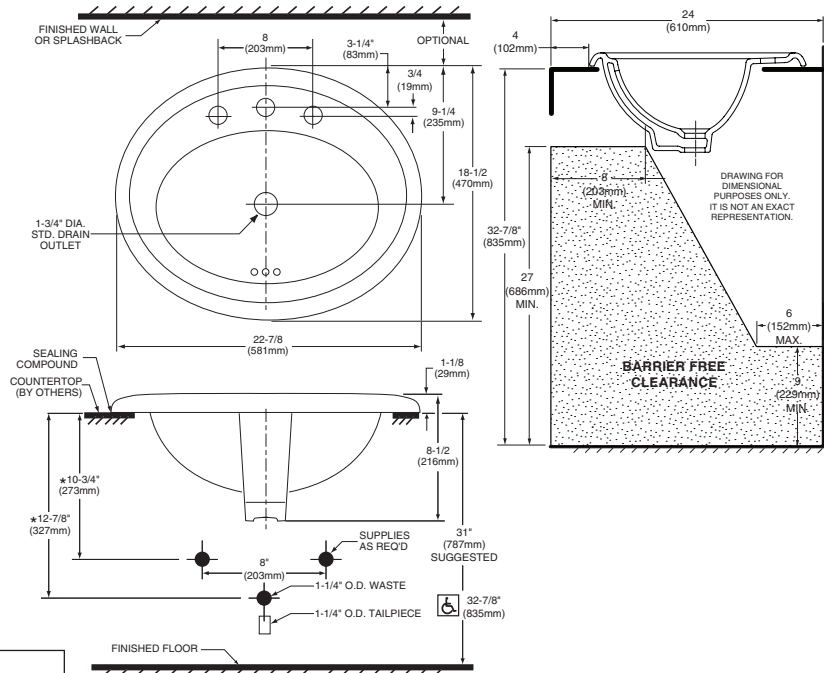

051-5438 Faucet holes on 8" (102mm) centers

Nominal Dimensions:

22-7/8" x 18-1/2"
(581 x 470mm)

Bowl sizes:

15-3/4" (400mm) wide
11-1/4" (286mm) front to back
6-1/2" (159mm) deep

Compliance Specifications - Meets or Exceeds the Following Specifications:

- ASME A112.19.9M for Non-Vitreous Ceramic Fixtures
- CAN/CSA B45 Series

To Be Specified:

- Color: White
- Faucet:
- Faucet Finish:
- Supplies:
- 1-1/4" Trap:

MEETS THE AMERICAN DISABILITIES ACT GUIDELINES AND ANSI A117.1 ACCESSIBLE AND USABLE BUILDINGS AND FACILITIES - CHECK LOCAL CODES.

Install lavatory 864mm (34") from finished floor. Lavatory installed 51mm (2") minimum from front edge of countertop provides 686mm (27") knee clearance area.

NOTES:

* DIMENSIONS SHOWN FOR LOCATION OF SUPPLIES AND "P" TRAP ARE SUGGESTED. FOR COUNTERTOP CUTOUT AND INSTALLATION INSTRUCTIONS USE TEMPLATE SUPPLIED WITH SINK. FITTINGS NOT INCLUDED WITH FIXTURES AND MUST BE ORDERED SEPARATELY. SEALING COMPOUND SUPPLIED BY OTHERS.

IMPORTANT: Dimensions of fixtures are nominal and may vary within the range of tolerances established by ANSI Standard A112.19.9M. These measurements are subject to change or cancellation. No responsibility is assumed for use of superseded or voided pages.