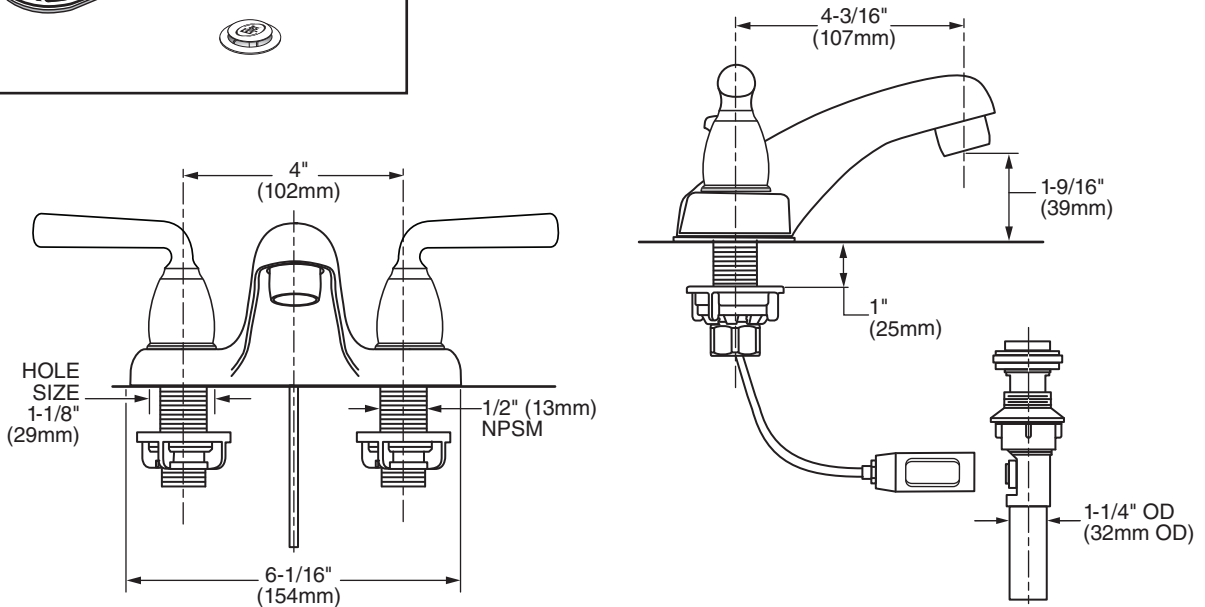

### MODEL NUMBER:

- **9315.201.002 Two-Handle Centerset**  
Non-metallic Speed Connect® Pop-up Drain.  
Metal Lever Handles. Polished Chrome finish.
- **9315.201.295 Two-Handle Centerset**  
Non-metallic Speed Connect® Pop-up Drain.  
Metal Lever Handles. Satin Nickel (PVD) finish.

### GENERAL DESCRIPTION:

Centerset lavatory faucet on 4" centers. 1/4 turn washerless ceramic disc valve cartridges. Durable cast brass waterways with one-half inch male inlet shanks. Metal body. Color matched underbody. Metal lever handles. 20" (500mm) long flexible stainless steel drain cable is pre-assembled to faucet body. Non-Metallic Speed Connect® drain body with 1-1/4 inch (32mm) tail piece. 1.5 gpm/5.7L/min. maximum flow rate.

**Lead Free:** Faucet contains  $\leq 0.25\%$  total lead content by weighted average.

**Longer Spout:** Provides extended reach into lavatory.

### SUGGESTED SPECIFICATION:

Dual control 4" centerpiece lavatory faucet shall feature a cast brass waterway. Shall also feature 1/4 turn washerless ceramic disc valve cartridges. Shall also feature a pop-up drain body with stainless steel cable actuation. Fitting shall be Eljer Model # 9315.201.\_\_\_\_.