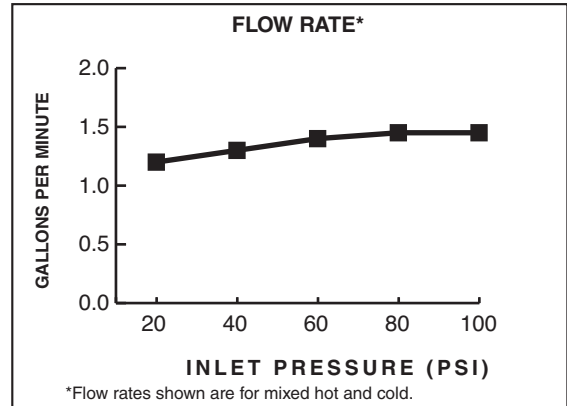

STRATTON™ TWO-HANDLE CENTERSET LAVATORY FAUCET

CODES AND STANDARDS

These products meet or exceed the following codes and standards:

- ANSI A117.1
- ASME A112.18.1
- CSA B 125
- NSF 61/Section 9 & Annex G

Product Number	Description	Finish Options	
		Polished Chrome	Satin Nickel (PVD)
		002	295
9315.201	Stratton Dual Control Centerset Faucet with Metal Lever Handles and Non-Metallic Speed Connect® drain body.		

Meets the American Disabilities Act Guidelines and **ANSI A117.1** Requirements for the physically challenged.