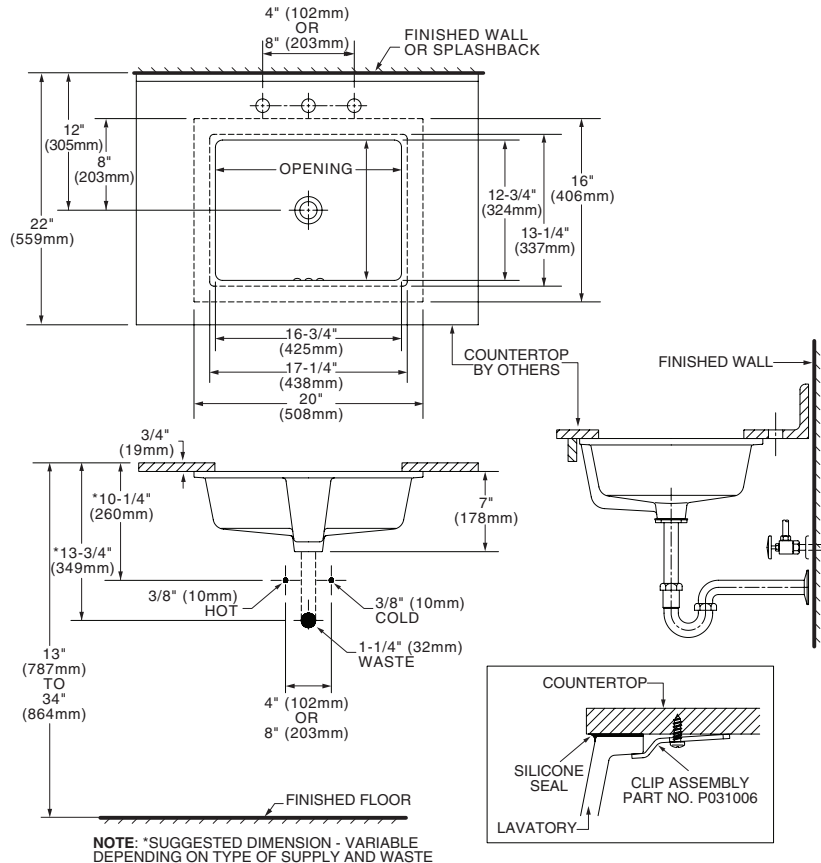

### Bowl Size:

438mm (17-1/4") wide  
337mm (13-1/4") front to back  
127mm (5") deep

#### To Be Specified:

- Color:  White
- Faucet:
- Faucet Finish:
- Supplies:
- 1-1/4" Trap:

#### NOTES:

WE RECOMMEND USING BASIN AS A TEMPLATE TO DETERMINE PROPER CONTOUR. CUT COUNTERTOP 38MM (1-1/2") INSIDE BASIN CONTOUR. \* DIMENSIONS SHOWN FOR LOCATION OF SUPPLIED AND "P" TRAP ARE SUGGESTED. FITTINGS NOT INCLUDED WITH FIXTURE AND MUST BE ORDERED SEPARATELY. SEALING COMPOUND SUPPLIED BY OTHERS.

**IMPORTANT:** Dimensions of fixtures are nominal and may vary within the range of tolerances established by ANSI Standard A112.19.2. These measurements are subject to change or cancellation. No responsibility is assumed for use of superseded or voided pages.